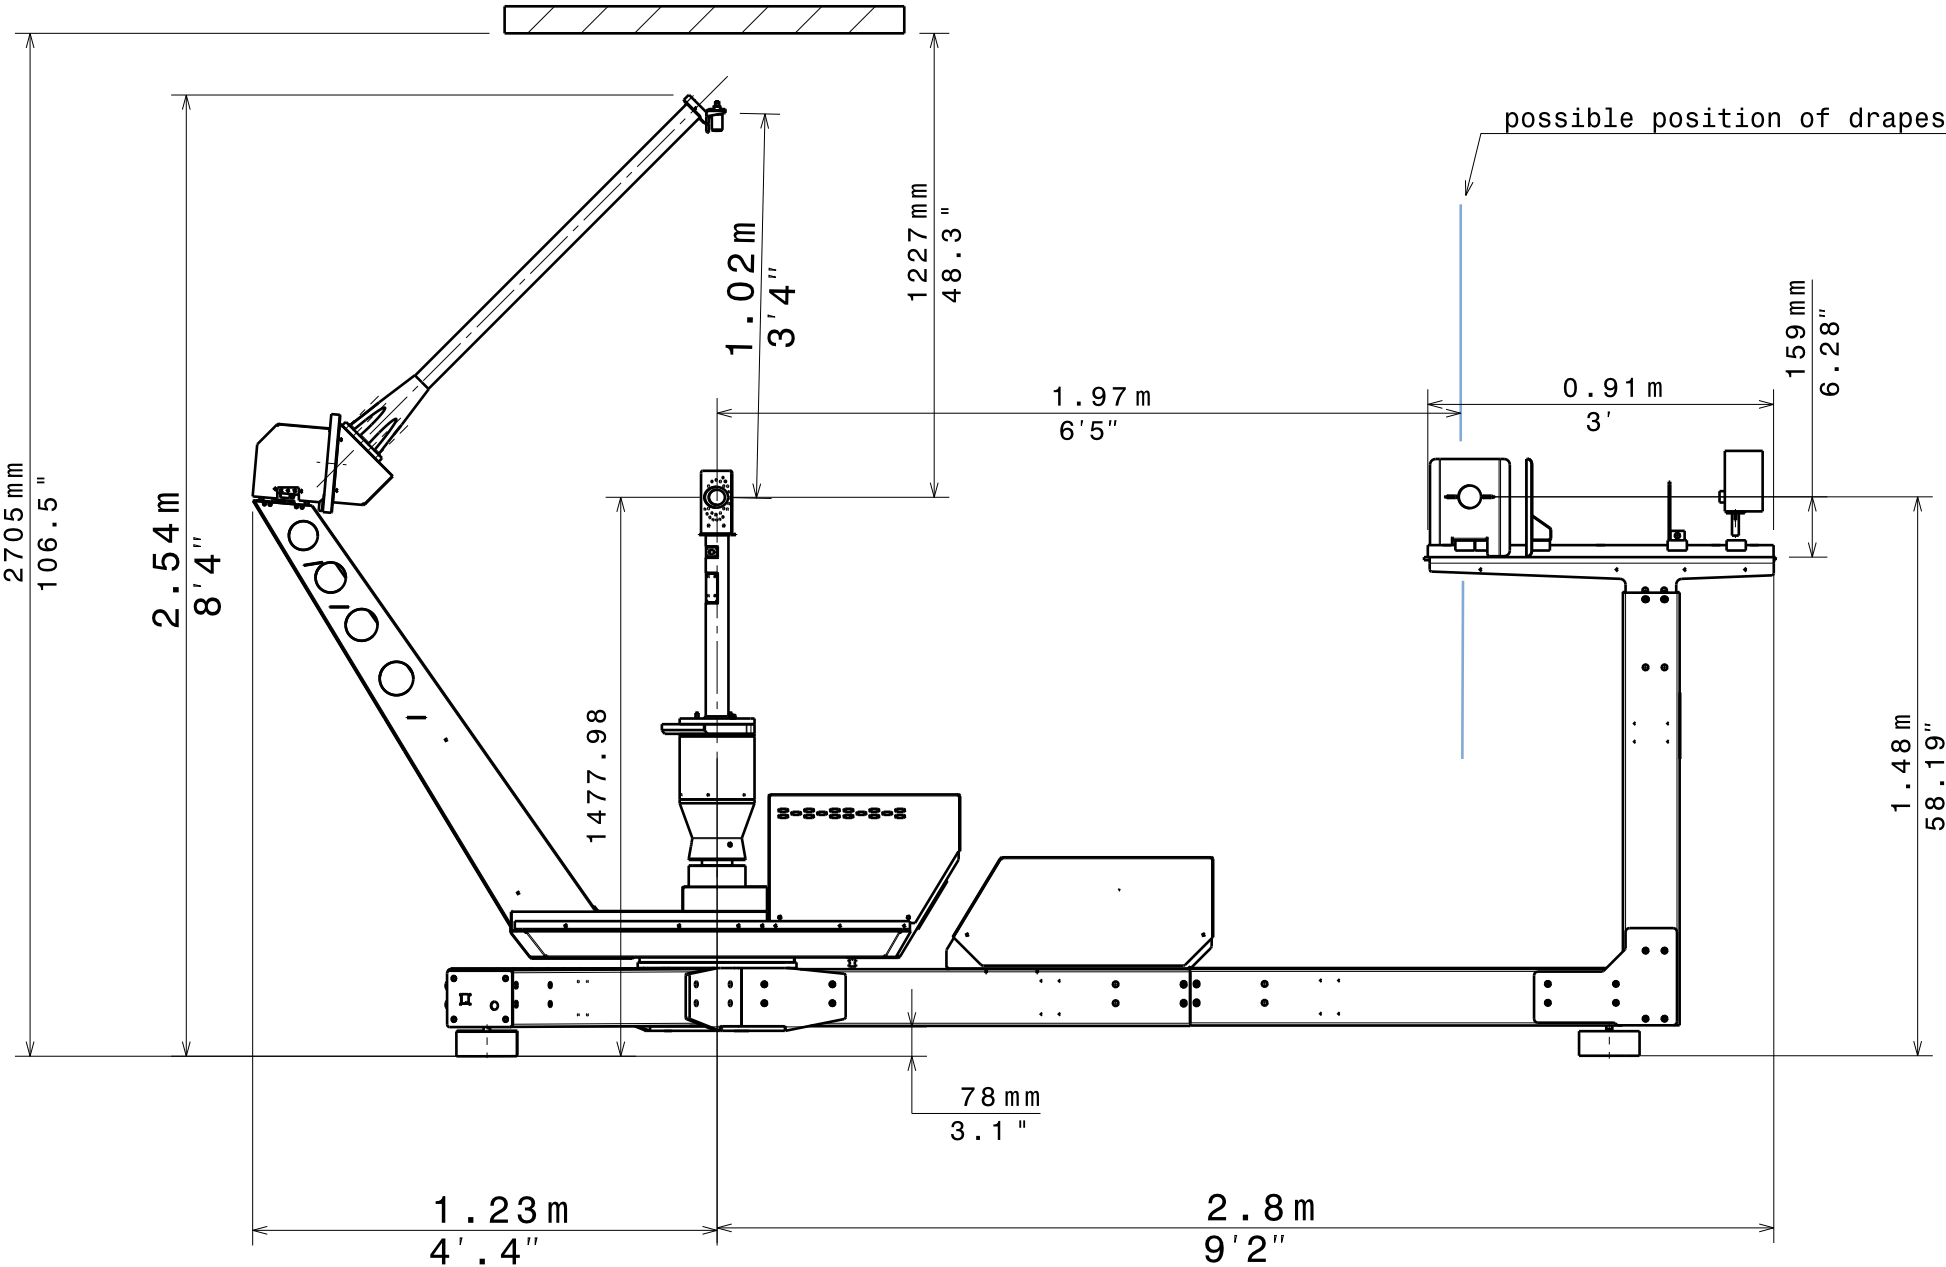

goniophotometer pab pgII
scale 1:20
www.pab-opto.de

goniophotometer pab pgII
scale 1:20
www.pab-opto.de

alternative
mains & fibre-optic
connections

$\phi 2.6 \text{ m}$
8'6"

area of rotating parts

electric main switch

2.8 m
9'2"

mains & fibre-optic
connections